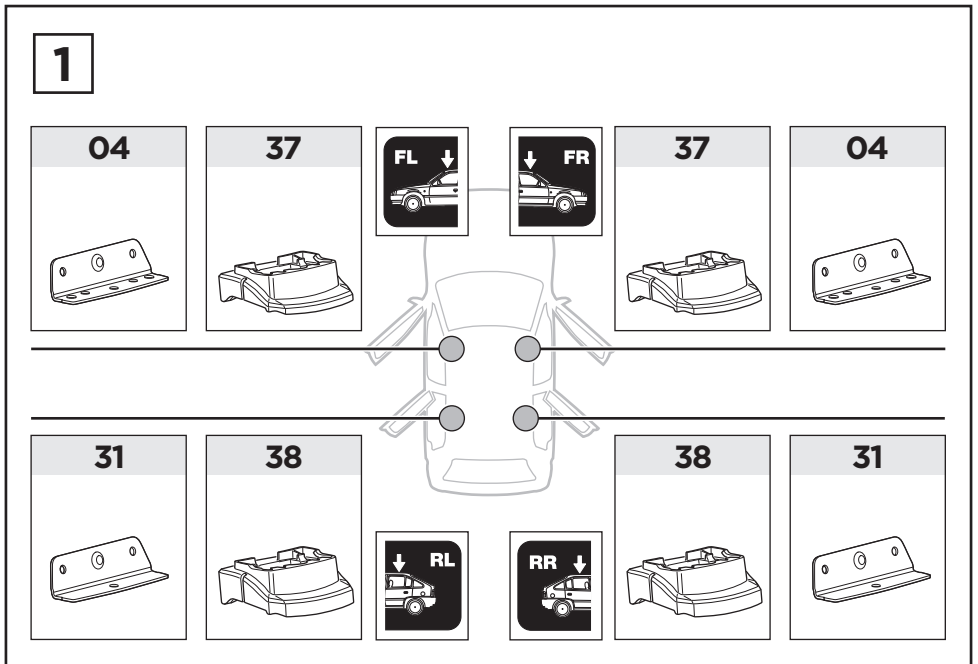

Thule XT Kit 3146

> Instructions

KIA Soul, 5-dr Hatchback, 14-

This kit is only for vehicles with fixpoint mounting.

ISO 11154-E

183146
C.20160115
509-3146-01

Bring your life
thule.com

2**A****B**