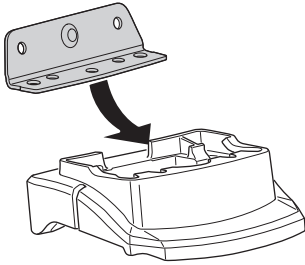

Thule XT Kit 3146

> Instructions

KIA Soul, 5-dr Hatchback, 14-

This kit is only for vehicles with fixpoint mounting.

ISO 11154-E

183146
C.20160115
509-3146-01

Bring your life
thule.com

2**A****B**