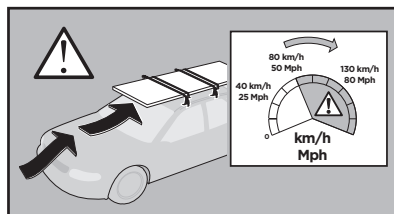

Thule XT Kit 3146

> Instructions

KIA Soul, 5-dr Hatchback, 14-

This kit is only for vehicles with fixpoint mounting.

ISO 11154-E

183146
C.20160115
509-3146-01

Bring your life
thule.com

2**A****B**