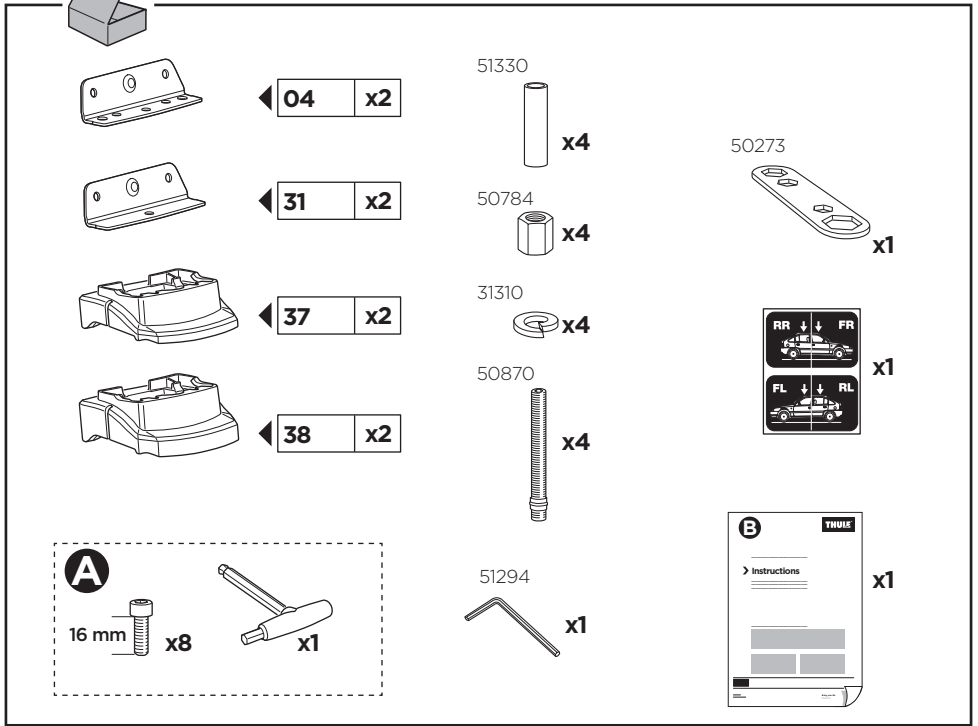

Thule XT Kit 3146

> Instructions

KIA Soul, 5-dr Hatchback, 14-

This kit is only for vehicles with fixpoint mounting.

ISO 11154-E

183146
C.20160115
509-3146-01

Bring your life
thule.com

2**A****B**