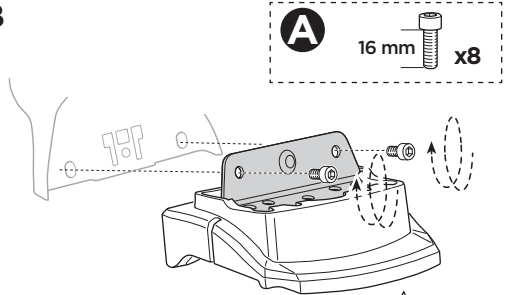

Thule XT Kit 3146

> Instructions

KIA Soul, 5-dr Hatchback, 14-

This kit is only for vehicles with fixpoint mounting.

ISO 11154-E

183146
C.20160115
509-3146-01

Bring your life
thule.com

2**A****B**