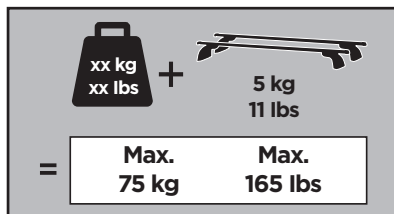

Thule XT Kit 3146

> Instructions

KIA Soul, 5-dr Hatchback, 14-

This kit is only for vehicles with fixpoint mounting.

ISO 11154-E

183146
C.20160115
509-3146-01

Bring your life
thule.com

2**A****B**