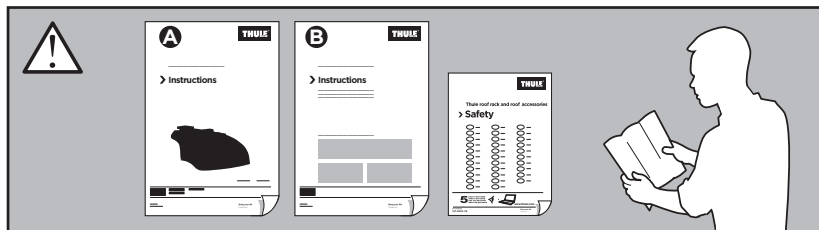

Thule XT Kit 3146

> Instructions

KIA Soul, 5-dr Hatchback, 14-

This kit is only for vehicles with fixpoint mounting.

ISO 11154-E

183146
C.20160115
509-3146-01

Bring your life
thule.com

2**A****B**