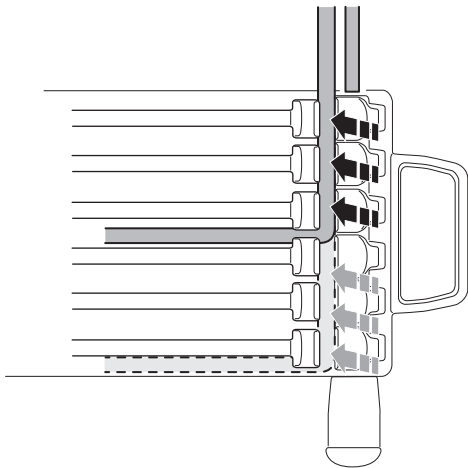

Thule Carbon Frame Protector 984101
for Thule ProRide 598003 and
Thule AcuTight Torque Limiter Knob

➤ Instructions

©

Thule ProRide 598003

Thule AcuTight Torque Limiter Knob

Thule Inc., 42 Silvermine Road, Seymour, CT 06483 USA