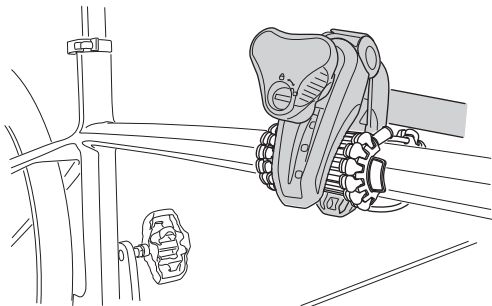

Thule Carbon Frame Protector 984101
for Thule ProRide 598003 and
Thule AcuTight Torque Limiter Knob

➤ Instructions

©

Thule ProRide 598003

Thule AcuTight Torque Limiter Knob

Thule Inc., 42 Silvermine Road, Seymour, CT 06483 USA