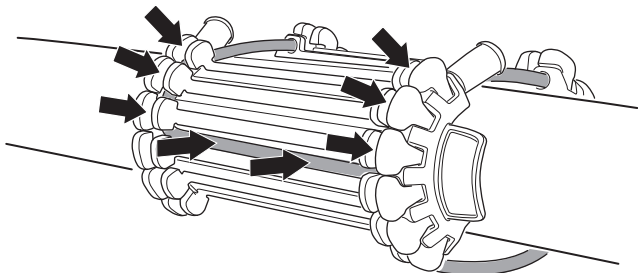

Thule Carbon Frame Protector 984101
for Thule ProRide 598003 and
Thule AcuTight Torque Limiter Knob

➤ Instructions

©

Thule ProRide 598003

Thule AcuTight Torque Limiter Knob

Thule Inc., 42 Silvermine Road, Seymour, CT 06483 USA