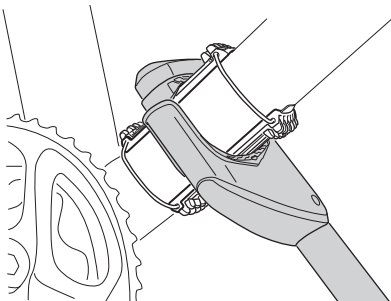

Thule Carbon Frame Protector 984101
for Thule ProRide 598003 and
Thule AcuTight Torque Limiter Knob

➤ Instructions

©

Thule ProRide 598003

Thule AcuTight Torque Limiter Knob

Thule Inc., 42 Silvermine Road, Seymour, CT 06483 USA