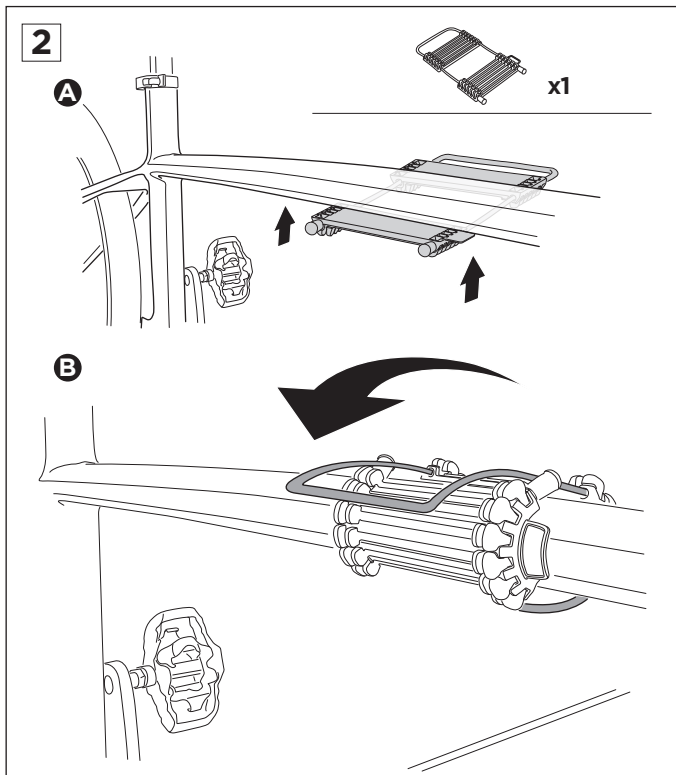

Thule Carbon Frame Protector 984101
for Thule ProRide 598003 and
Thule AcuTight Torque Limiter Knob

➤ Instructions

©

Thule ProRide 598003

Thule AcuTight Torque Limiter Knob

Thule Inc., 42 Silvermine Road, Seymour, CT 06483 USA