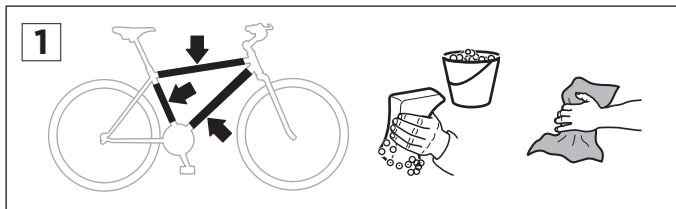

Thule Carbon Frame Protector 984101
for Thule ProRide 598003 and
Thule AcuTight Torque Limiter Knob

➤ Instructions

©

Thule ProRide 598003

Thule AcuTight Torque Limiter Knob

Thule Inc., 42 Silvermine Road, Seymour, CT 06483 USA