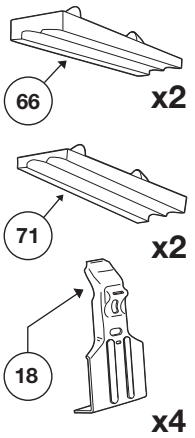

# Thule System Kit 2069

MAZDA Protege 4-dr, 99-  
 MAZDA 323 4-dr, 98-  
 MAZDA Familia 4-dr, 98-

Do not pull-out the antenna.

Front	Rear
938 mm / 36 <sup>7</sup> / <sub>8</sub> inch	930 mm / 36 <sup>5</sup> / <sub>8</sub> inch