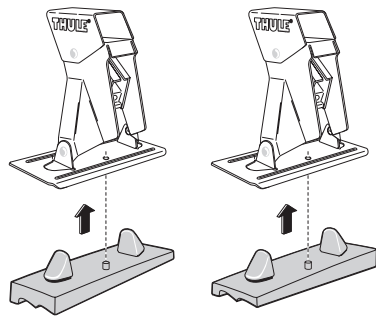

# Thule System Kit 2069

MAZDA Protege 4-dr, 99-  
 MAZDA 323 4-dr, 98-  
 MAZDA Familia 4-dr, 98-

Do not pull-out the antenna.

Front	Rear
938 mm / 36 <sup>7</sup> / <sub>8</sub> inch	930 mm / 36 <sup>5</sup> / <sub>8</sub> inch