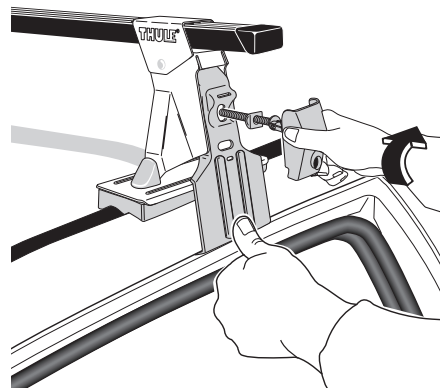

# Thule System Kit 2069

MAZDA Protege 4-dr, 99-  
 MAZDA 323 4-dr, 98-  
 MAZDA Familia 4-dr, 98-

Do not pull-out the antenna.

Front	Rear
938 mm / 36 <sup>7</sup> / <sub>8</sub> inch	930 mm / 36 <sup>5</sup> / <sub>8</sub> inch