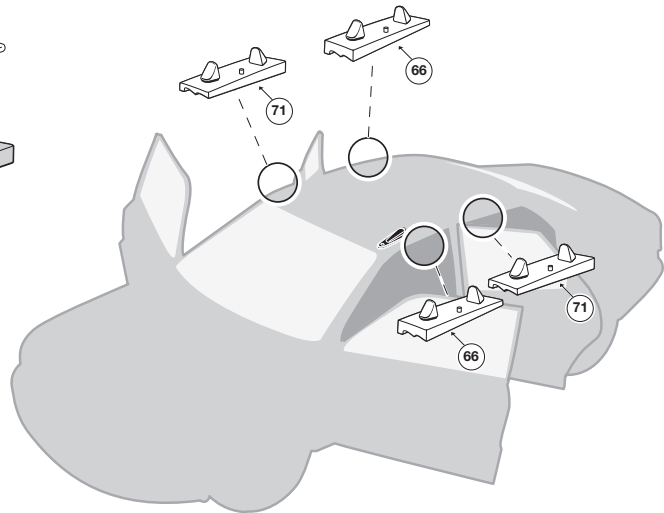

# Thule System Kit 2069

MAZDA Protege 4-dr, 99-  
 MAZDA 323 4-dr, 98-  
 MAZDA Familia 4-dr, 98-

Do not pull-out the antenna.

Front	Rear
938 mm / 36 <sup>7</sup> / <sub>8</sub> inch	930 mm / 36 <sup>5</sup> / <sub>8</sub> inch