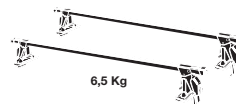

Thule System Kit 153

FORD Taurus, Sedan, 4-dr
MERCURY Sable, Sedan, 4-dr