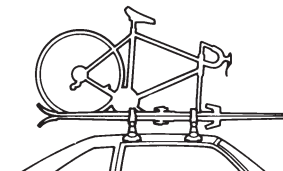

**16" Spread (minimum)
Skis, Snowboards and 2 Bikes
(excluding Tandems)**