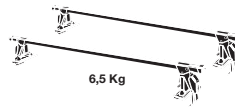

Thule System Kit 038

NISSAN Cherry 2/4-dr
NISSAN Pulsar NX, 4-dr, 83-86
NISSAN Lieberta villa, 83-
ALFA ROMEO arna