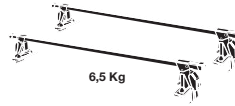

# Thule System Kit 037

HONDA Accord 4-dr, 82-85  
HONDA Accord 2-dr, 82-85

909•4EF/501-0037